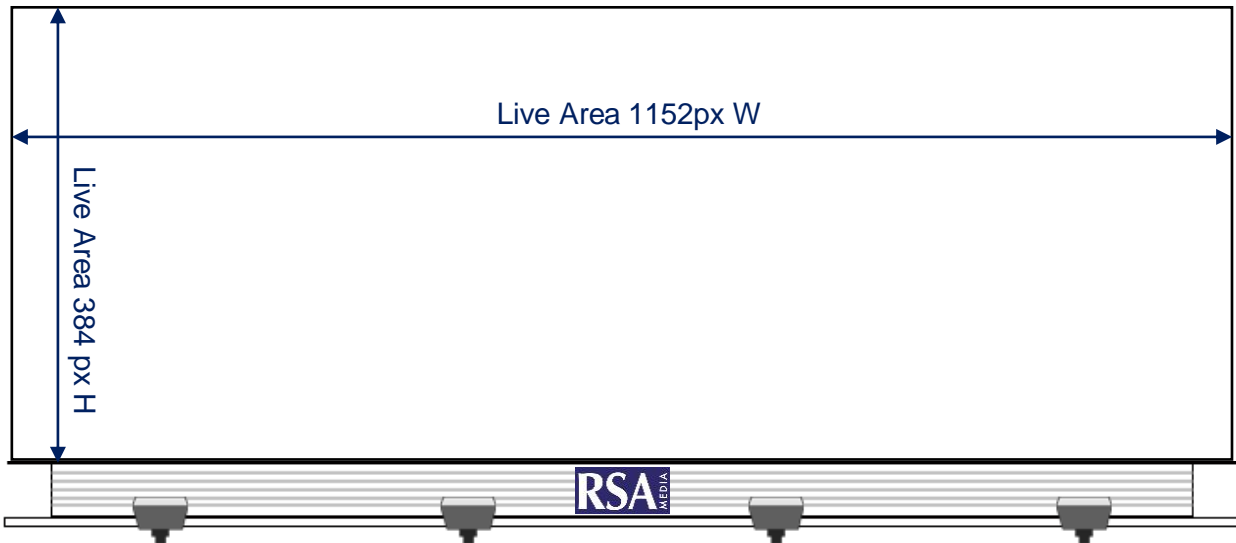

### DESCRIPTION

This **20' x 60' Digital Spectacular** is located on the Massachusetts Turnpike, I-90, in Auburn. This unit faces traffic heading east into Framingham, MetroWest, Wellesley, Weston, and Boston. This digital unit is located approximately 11 miles to the exit for 495 North and South. All traffic coming from Foxwoods and Mohegan Sun as well as Worcester and its suburbs must pass directly by this board heading into Boston. Also, all traffic from Hartford, New Haven, and New York City see a head-on view of this unit when traveling to Boston. This is the only 20' x 60' digital unit on the Massachusetts Turnpike, I-90, within 40 minutes of Boston.

**SIZE:** 20'H X 60'W (Digital)

**SPOT LENGTH:** 10 seconds

**# OF SPOTS PER :60 LOOP:** 6

**WEEKLY A18+ IMPs:** 220,556 PER SPOT

**LATITUDE:** 42.2029 **LONGITUDE:** -71.8172

## MASS PIKE, I-90, Auburn - W/F – **DIGITAL SPECTACULAR**

**MATERIAL:** Digital

**PIXEL DIMENSIONS:** 384H x 1152W

**RESOLUTION:** 72 PPI

**ORIENTATION:** East

**OTHER:** N/A

**FILE PREPARATION:** Finished as JPEGs. Color should be RGB or YCbCr. Artwork received after 5PM will be uploaded on the following business day.