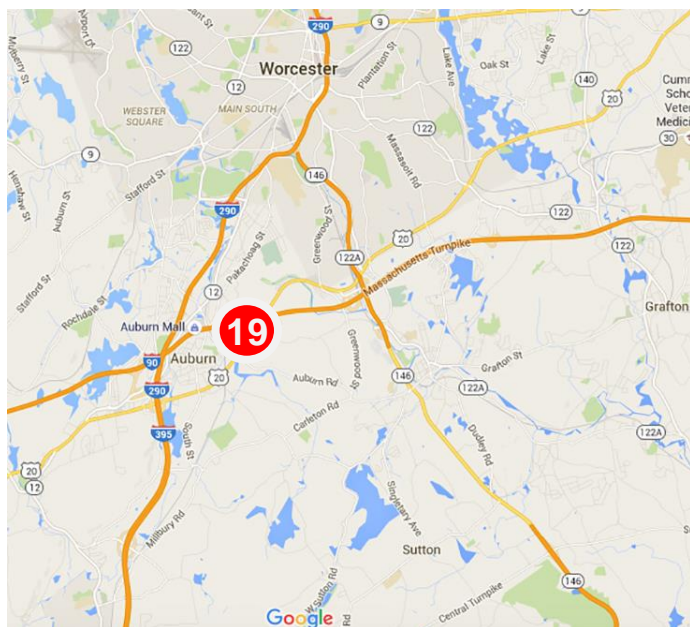

## MASS PIKE, I-90, Auburn - W/F – **DIGITAL SPECTACULAR**

### DESCRIPTION

This **20' x 60' Digital Spectacular** is located on the Massachusetts Turnpike, I-90, in Auburn. This unit faces traffic heading east into Framingham, MetroWest, Wellesley, Weston, and Boston. This digital unit is located approximately 11 miles to the exit for 495 North and South. All traffic coming from Foxwoods and Mohegan Sun as well as Worcester and its suburbs must pass directly by this board heading into Boston. Also, all traffic from Hartford, New Haven, and New York City see a head-on view of this unit when traveling to Boston. This is the only 20' x 60' digital unit on the Massachusetts Turnpike, I-90, within 40 minutes of Boston.

**SIZE:** 20'H X 60'W (Digital)

**SPOT LENGTH:** 10 seconds

**# OF SPOTS PER :60 LOOP:** 6

**WEEKLY A18+ IMPs:** 220,556 PER SPOT

**LATITUDE:** 42.2029 **LONGITUDE:** -71.8172

## MASS PIKE, I-90, Auburn - W/F – **DIGITAL SPECTACULAR**

**MATERIAL:** Digital

**PIXEL DIMENSIONS:** 384H x 1152W

**RESOLUTION:** 72 PPI

**ORIENTATION:** East

**OTHER:** N/A

**FILE PREPARATION:** Finished as JPEGs. Color should be RGB or YCbCr. Artwork received after 5PM will be uploaded on the following business day.